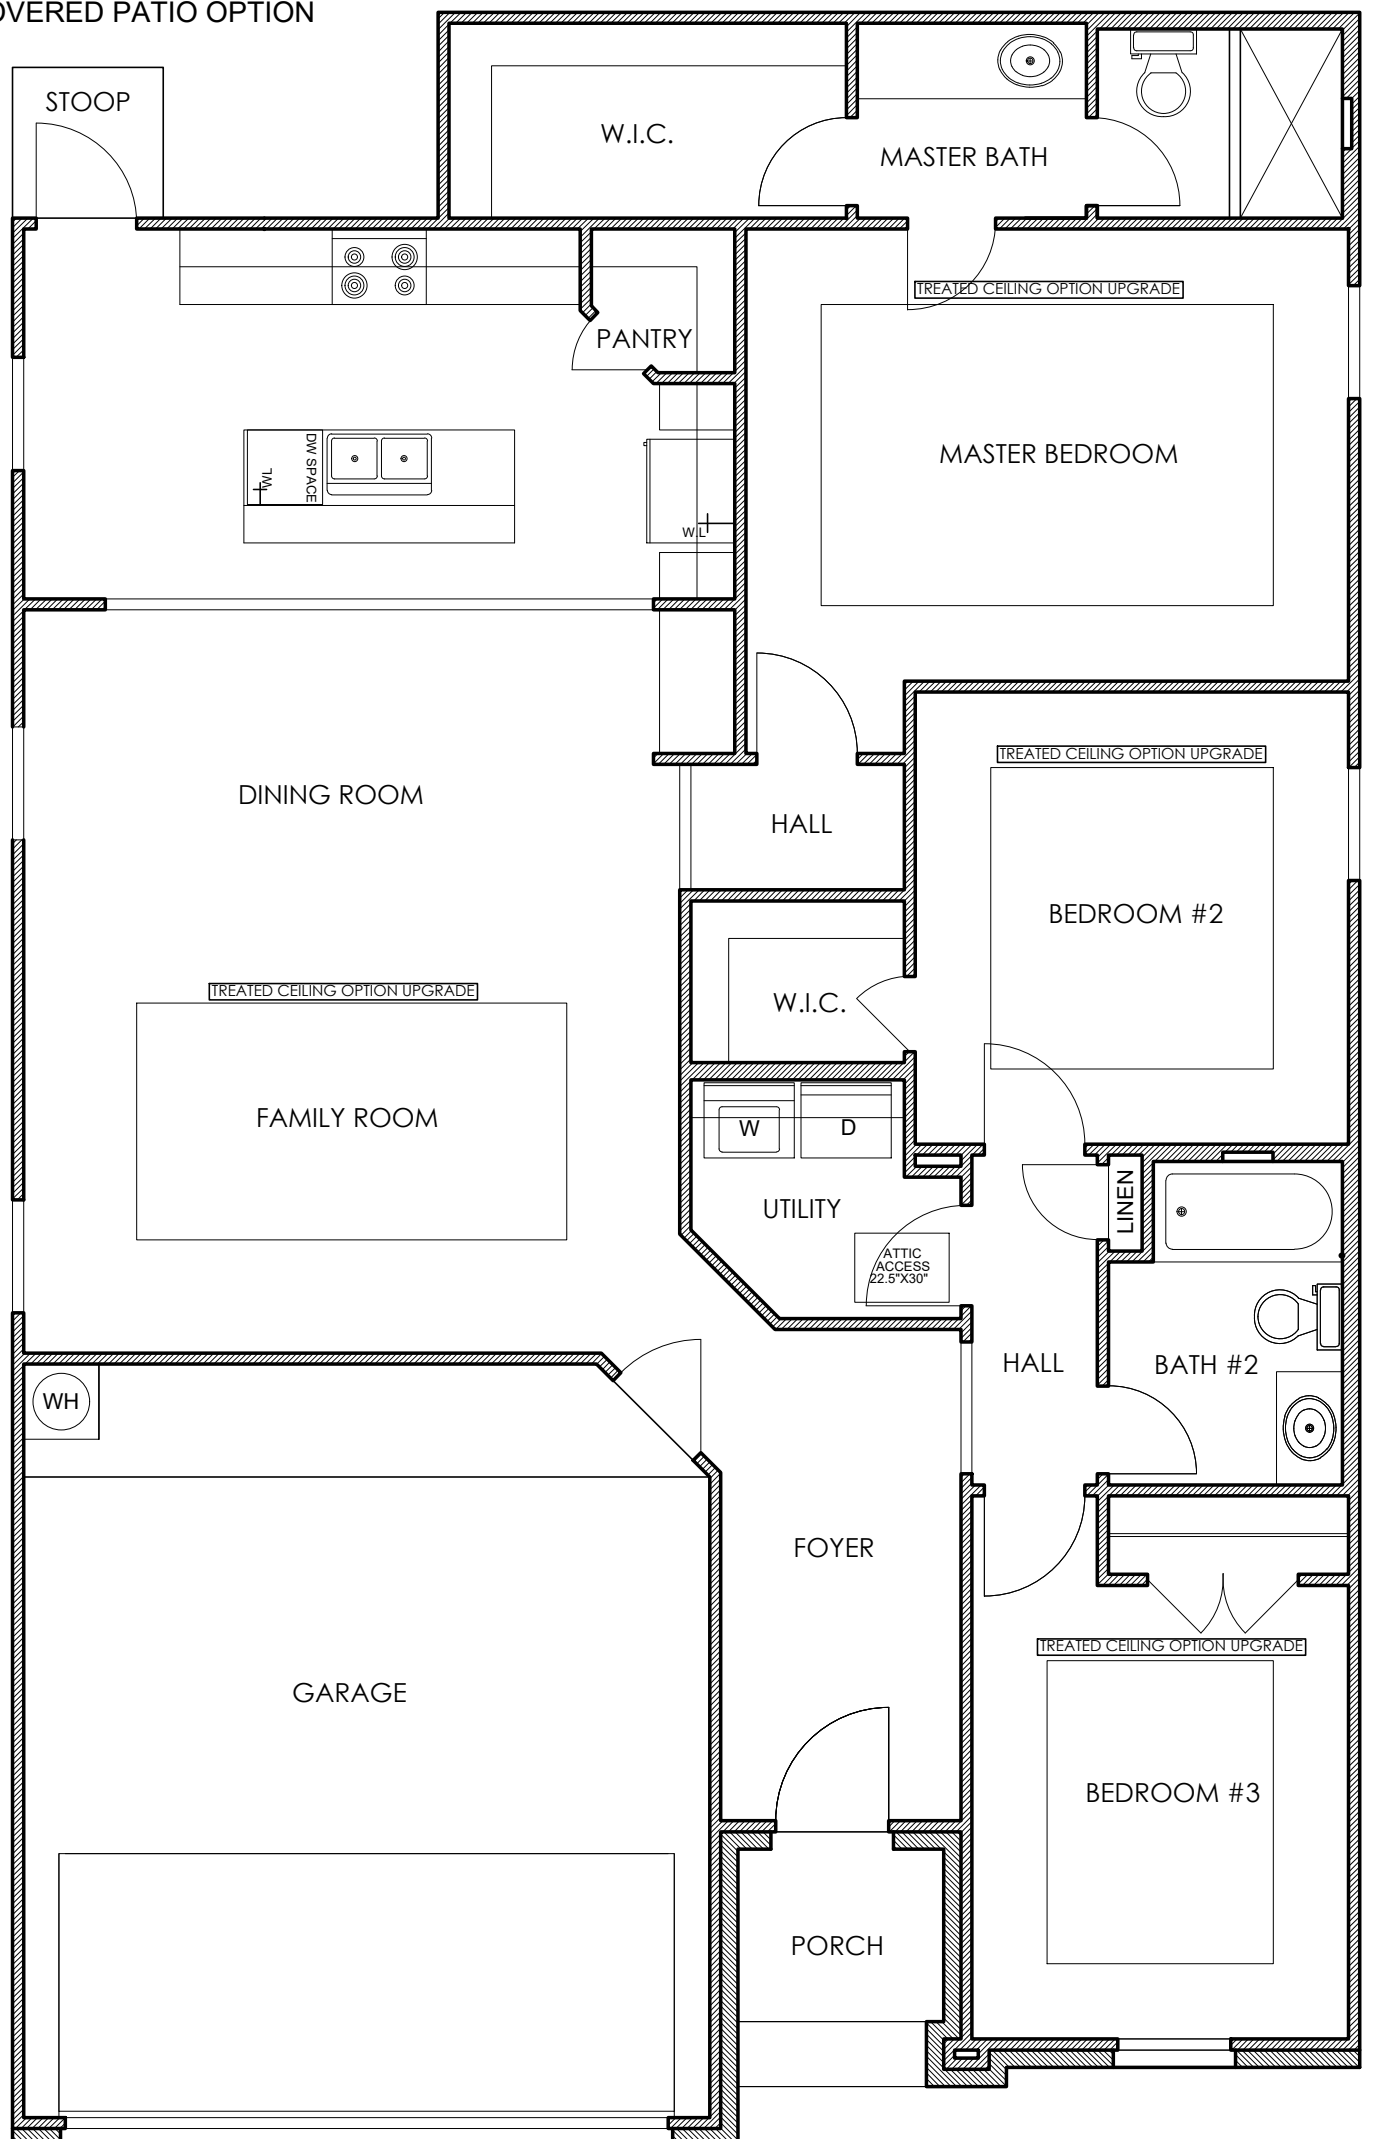

COVERED PATIO OPTION

SOUND PROOF WALL

DOUBLE SINK OPTION

SAN PEDRO